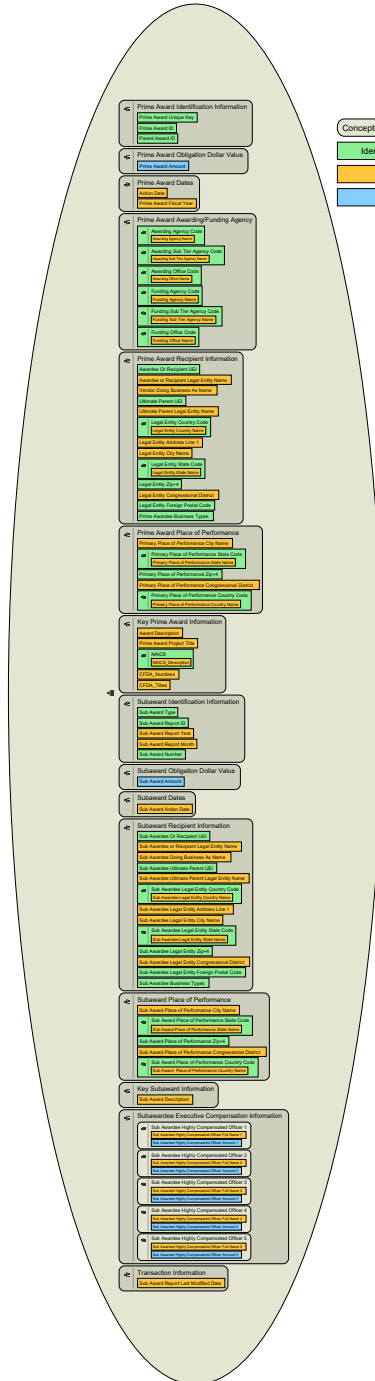

IDD v2.2: File F - Sub-Award Attributes

**Legend**

- Conceptual Model Container
- Identifying Element
- Attribute
- Amount