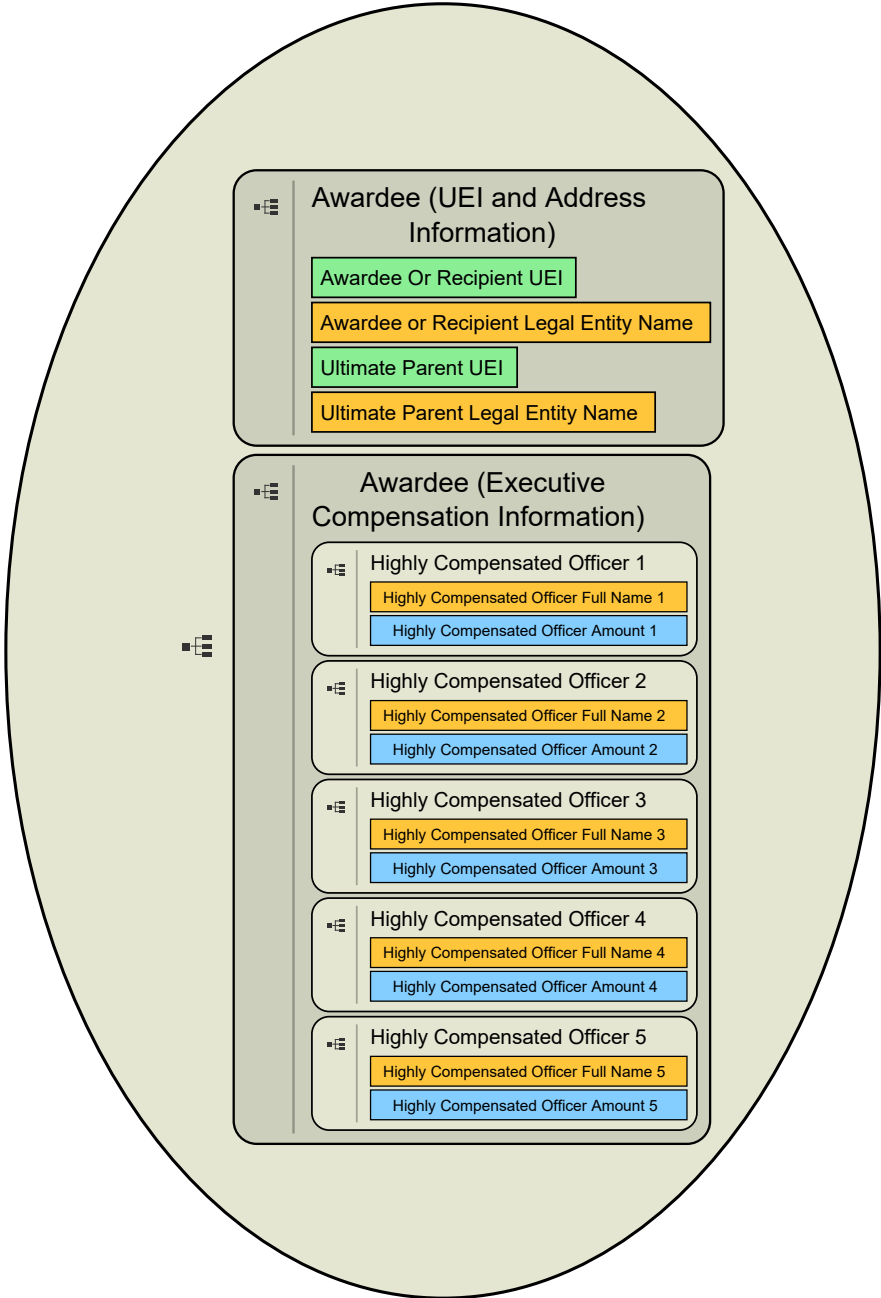

IDD v2.2: File E - Additional Awardee Attributes

Legend